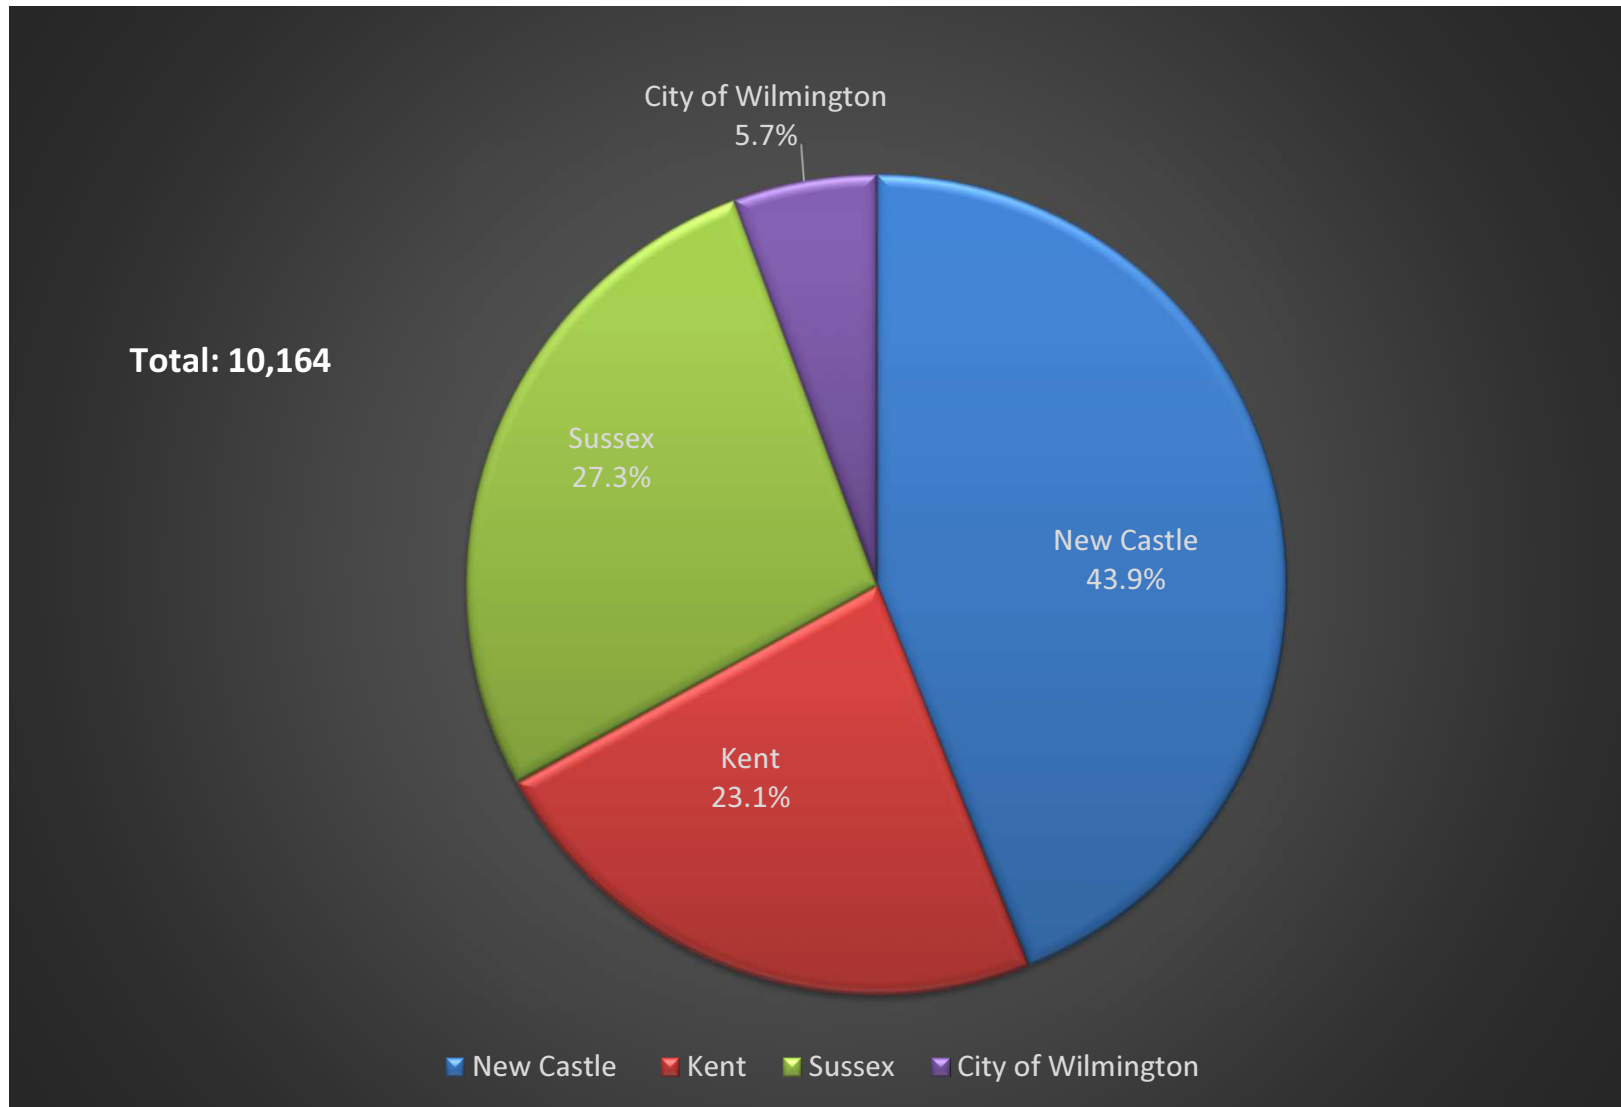

DAS - Animal Welfare Law Enforcement Unit for State, Established 2016

Leadership – Chief Mark Tobin, retired New Castle County K9 Officer

Certified Animal Welfare Officers

Responsibilities:

-  Stray and aggressive dogs
-  Dangerous dog management
-  Animal cruelty and neglect; animal fighting
-  Human exposure to rabies
-  Seriously injured/endangered stray cats
-  Dog housing and care violations
-  Agency assist requests and emergency response

Hours: Weekdays 8AM-8PM, Weekends 10AM-6PM
24/7 Emergencies

2018 STATEWIDE TOTALS

Total: 18, 543

Police Assist Cruelty Dog Control Rabies Teleservice

2018 COMPLAINTS BY TYPE

2018 COMPLAINTS BY LOCATION

2019 YTD Q2: COMPLAINTS BY TYPE

2019 YTD Q2: COMPLAINTS BY LOCATION

New Castle County: Complaint Volume by Year

Statewide: Complaint Volume by Year

Other Services

🐾 Animal Welfare Officer Certification Program

🐾 Cats

- Seriously Endangered