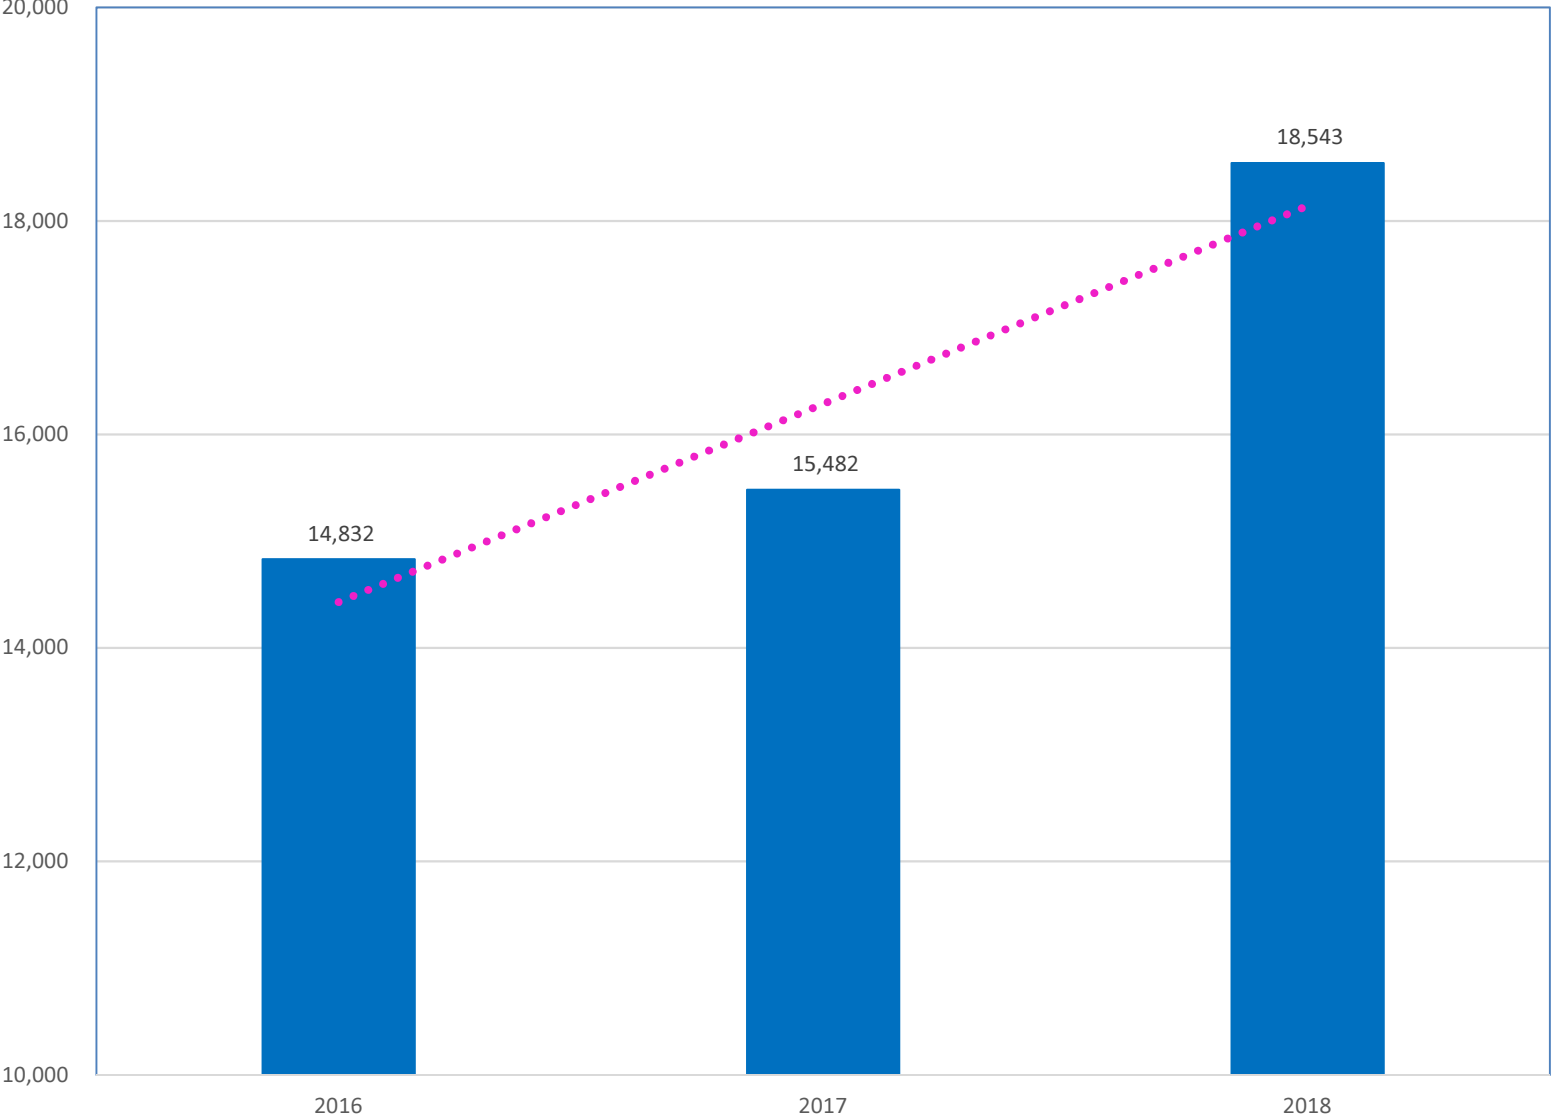

Statewide: Complaint Volume by Year