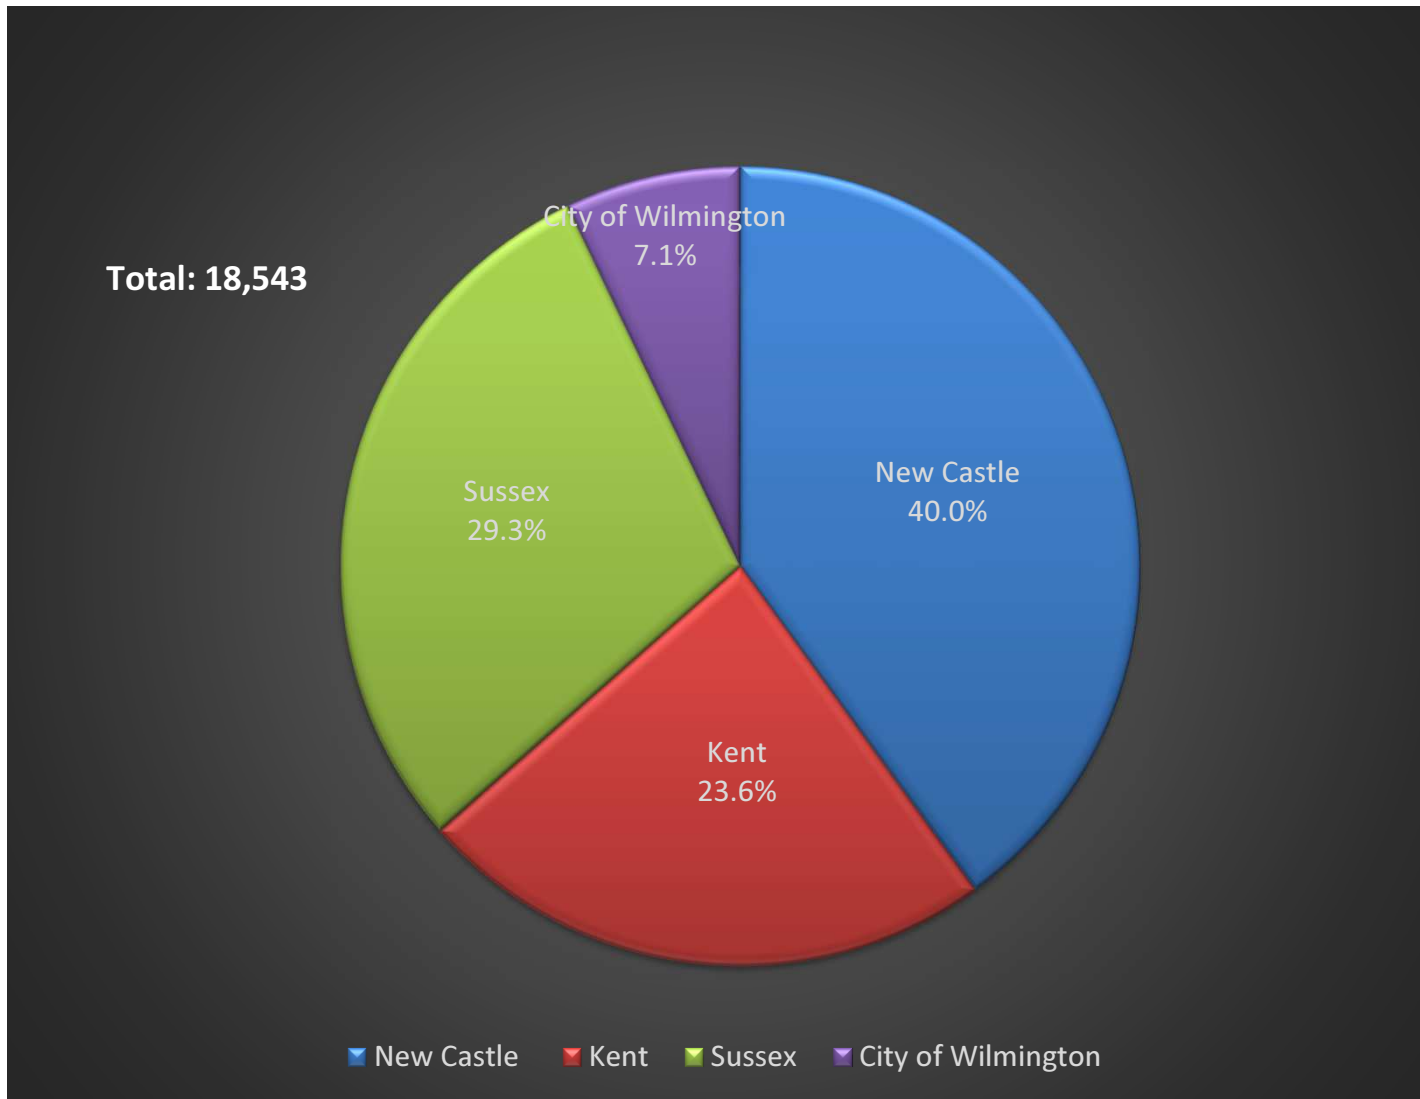

DAS - Animal Welfare Law Enforcement Unit for State, Established 2016

Leadership – Chief Mark Tobin, retired New Castle County K9 Officer

Certified Animal Welfare Officers

Responsibilities:

-  Stray and aggressive dogs
-  Dangerous dog management
-  Animal cruelty and neglect; animal fighting
-  Human exposure to rabies
-  Seriously injured/endangered stray cats
-  Dog housing and care violations
-  Agency assist requests and emergency response

Hours: Weekdays 8AM-8PM, Weekends 10AM-6PM
24/7 Emergencies

2018 STATEWIDE TOTALS

Total: 18, 543

Police Assist Cruelty Dog Control Rabies Teleservice

2018 COMPLAINTS BY TYPE

2018 COMPLAINTS BY LOCATION

2019 YTD Q2: COMPLAINTS BY TYPE

2019 YTD Q2: COMPLAINTS BY LOCATION

New Castle County: Complaint Volume by Year

Statewide: Complaint Volume by Year

Other Services

🐾 Animal Welfare Officer Certification Program

🐾 Cats

- Seriously Endangered