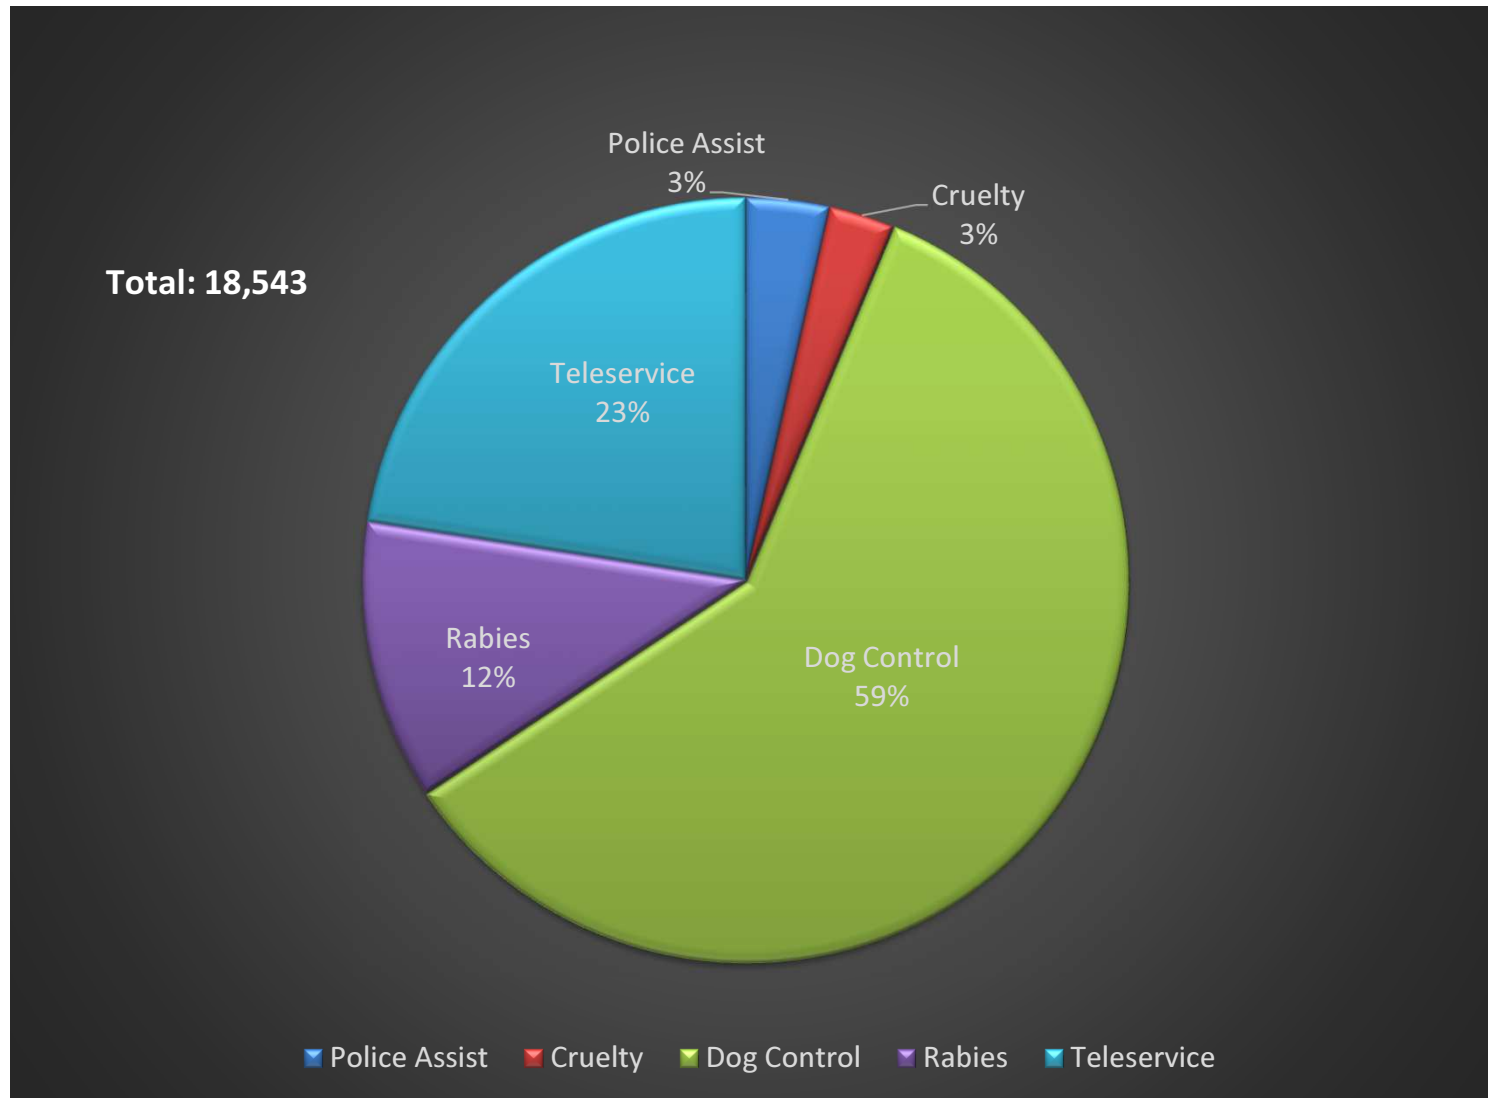

DAS - Animal Welfare Law Enforcement Unit for State, Established 2016

Leadership – Chief Mark Tobin, retired New Castle County K9 Officer

Certified Animal Welfare Officers

Responsibilities:

-  Stray and aggressive dogs
-  Dangerous dog management
-  Animal cruelty and neglect; animal fighting
-  Human exposure to rabies
-  Seriously injured/endangered stray cats
-  Dog housing and care violations
-  Agency assist requests and emergency response

Hours: Weekdays 8AM-8PM, Weekends 10AM-6PM
24/7 Emergencies

2018 STATEWIDE TOTALS

Total: 18, 543

Police Assist Cruelty Dog Control Rabies Teleservice

2018 COMPLAINTS BY TYPE

2018 COMPLAINTS BY LOCATION

2019 YTD Q2: COMPLAINTS BY TYPE

2019 YTD Q2: COMPLAINTS BY LOCATION

New Castle County: Complaint Volume by Year

Statewide: Complaint Volume by Year

Other Services

🐾 Animal Welfare Officer Certification Program

🐾 Cats

- Seriously Endangered