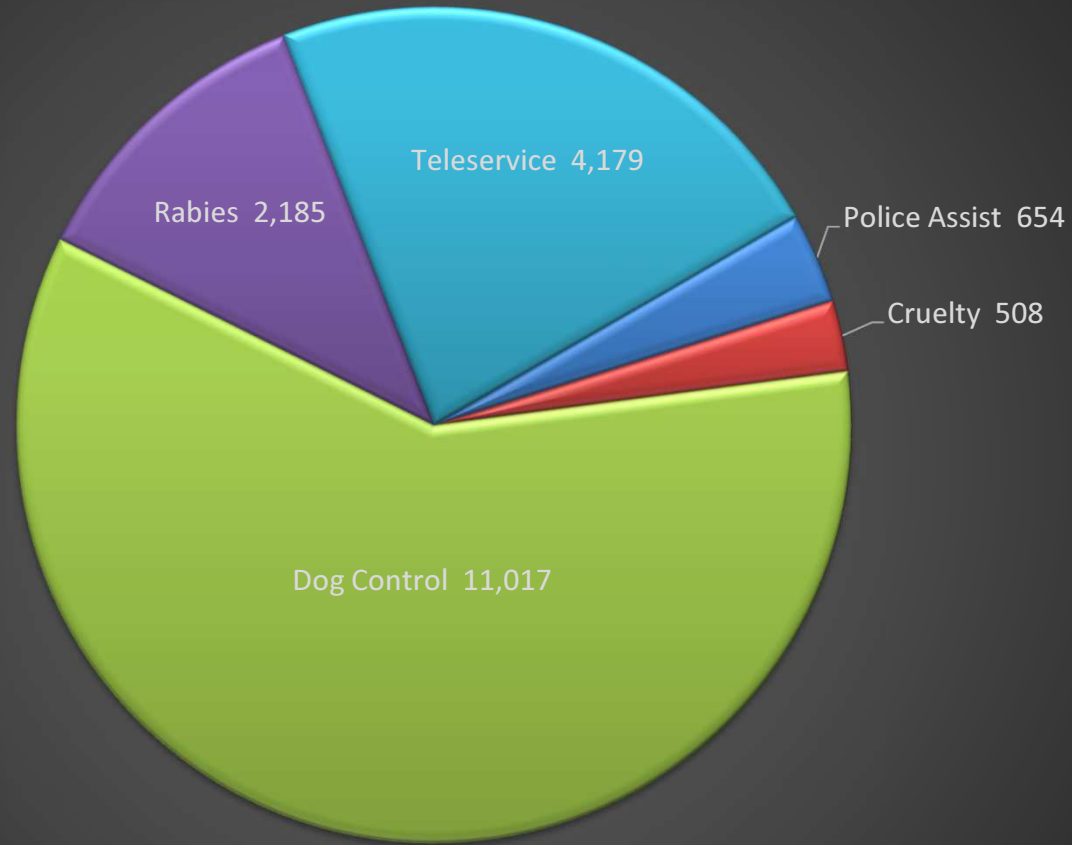

DAS - Animal Welfare Law Enforcement Unit for State, Established 2016

Leadership – Chief Mark Tobin, retired New Castle County K9 Officer

Certified Animal Welfare Officers

Responsibilities:

-  Stray and aggressive dogs
-  Dangerous dog management
-  Animal cruelty and neglect; animal fighting
-  Human exposure to rabies
-  Seriously injured/endangered stray cats
-  Dog housing and care violations
-  Agency assist requests and emergency response

Hours: Weekdays 8AM-8PM, Weekends 10AM-6PM
24/7 Emergencies

2018 STATEWIDE TOTALS

Total: 18, 543

Police Assist Cruelty Dog Control Rabies Teleservice

2018 COMPLAINTS BY TYPE

2018 COMPLAINTS BY LOCATION

2019 YTD Q2: COMPLAINTS BY TYPE

2019 YTD Q2: COMPLAINTS BY LOCATION

New Castle County: Complaint Volume by Year

Statewide: Complaint Volume by Year

Other Services

🐾 Animal Welfare Officer Certification Program

🐾 Cats

- Seriously Endangered