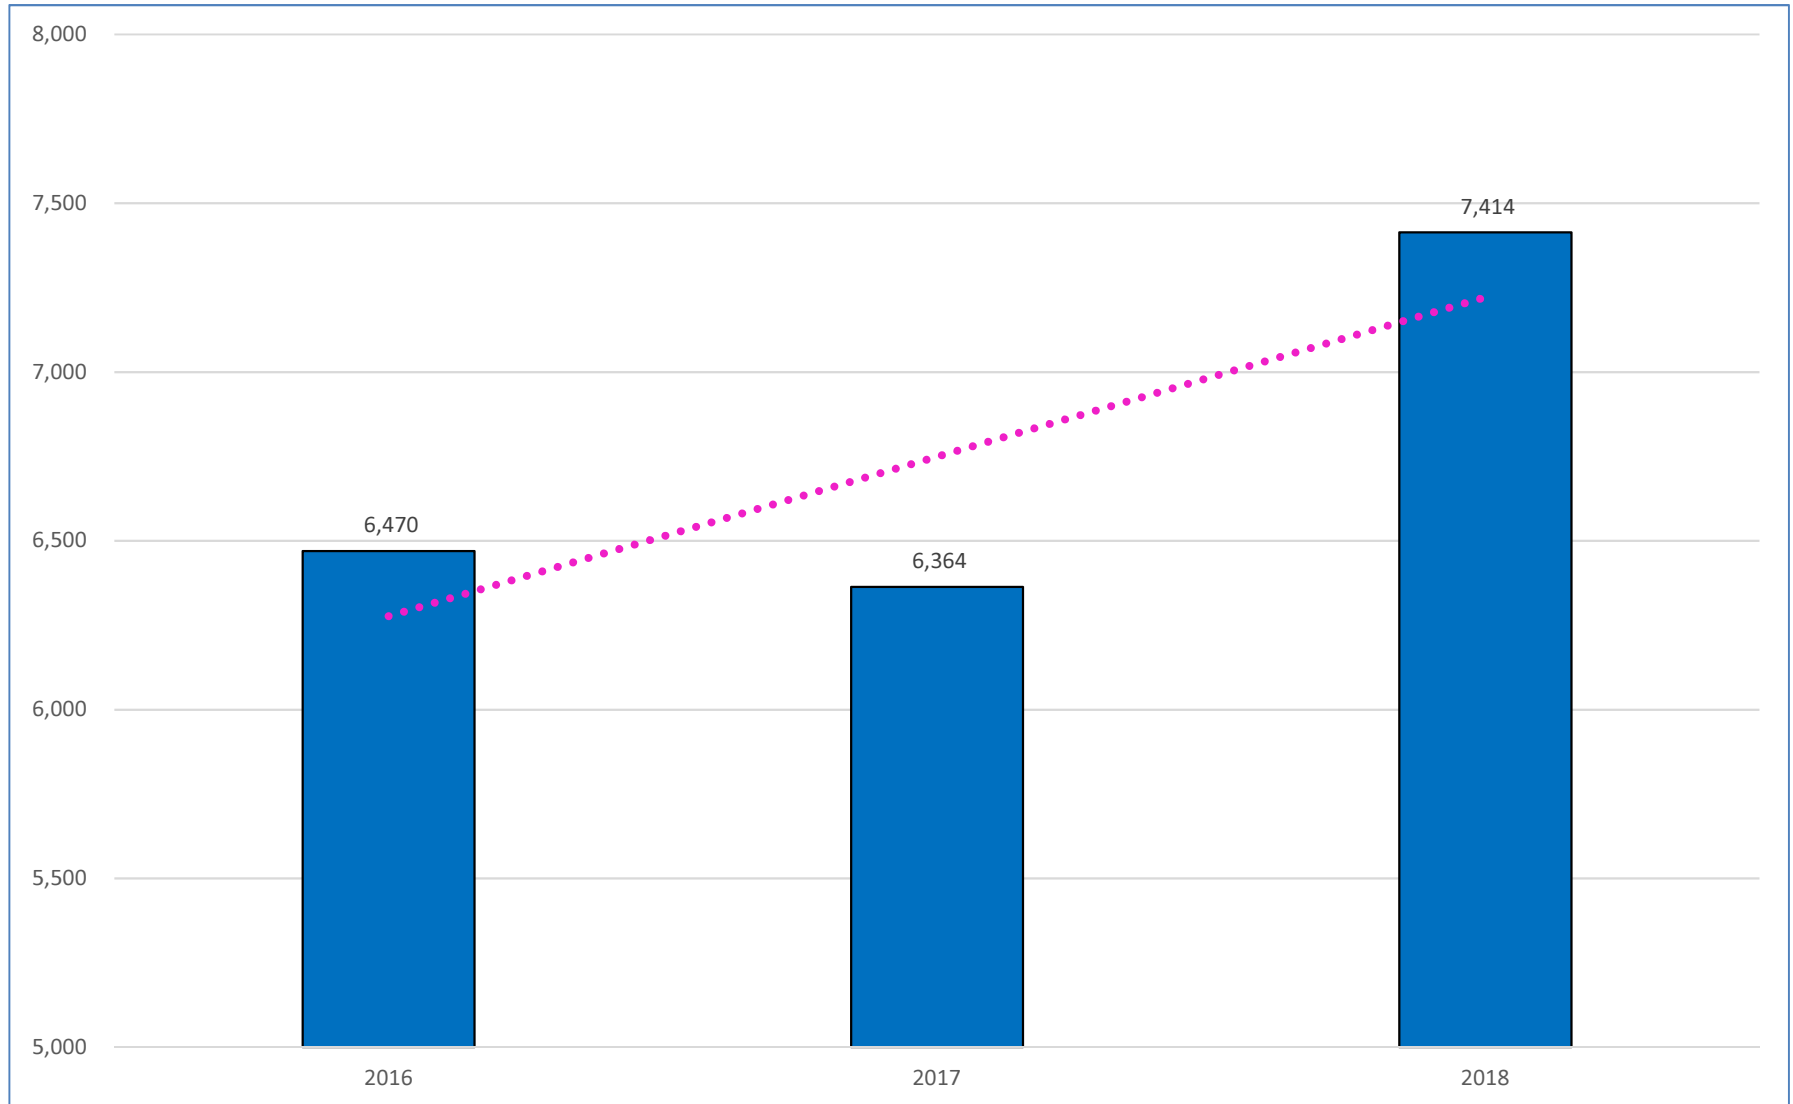

New Castle County: Complaint Volume by Year