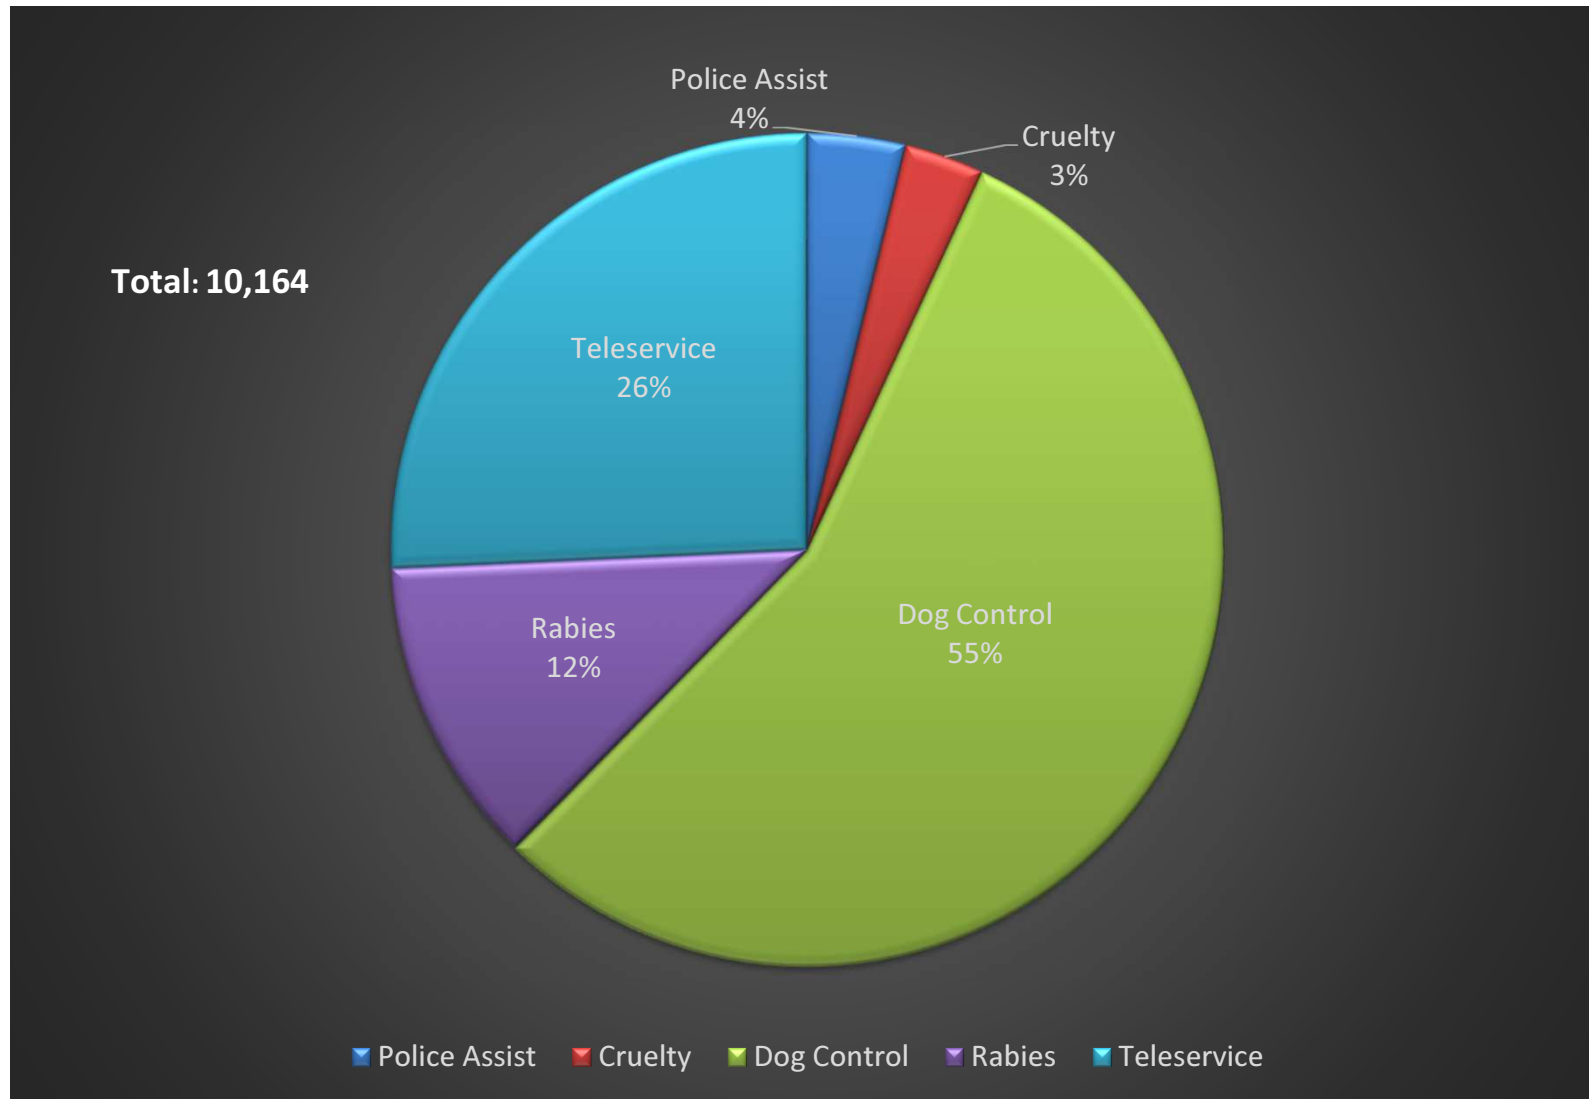

DAS - Animal Welfare Law Enforcement Unit for State, Established 2016

Leadership – Chief Mark Tobin, retired New Castle County K9 Officer

Certified Animal Welfare Officers

Responsibilities:

-  Stray and aggressive dogs
-  Dangerous dog management
-  Animal cruelty and neglect; animal fighting
-  Human exposure to rabies
-  Seriously injured/endangered stray cats
-  Dog housing and care violations
-  Agency assist requests and emergency response

Hours: Weekdays 8AM-8PM, Weekends 10AM-6PM
24/7 Emergencies

2018 STATEWIDE TOTALS

Total: 18, 543

Police Assist Cruelty Dog Control Rabies Teleservice

2018 COMPLAINTS BY TYPE

2018 COMPLAINTS BY LOCATION

2019 YTD Q2: COMPLAINTS BY TYPE

2019 YTD Q2: COMPLAINTS BY LOCATION

New Castle County: Complaint Volume by Year

Statewide: Complaint Volume by Year

Other Services

🐾 Animal Welfare Officer Certification Program

🐾 Cats

- Seriously Endangered