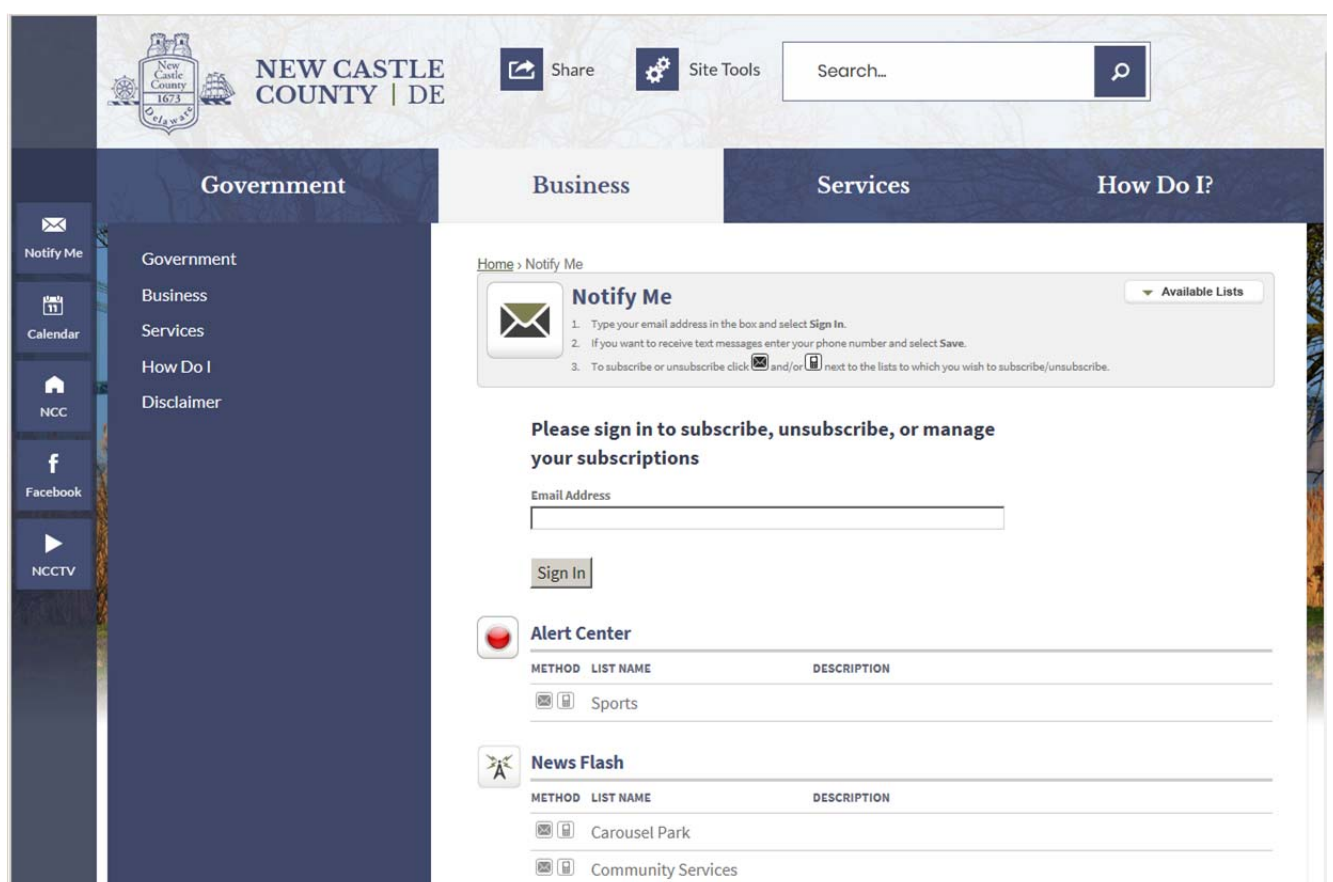

You can sign up to receive automatic notifications via text or email regarding:

- Activities
- Board meeting and agendas
- Land Use Planning and Engineering news
- Contractor announcements
- Tax and sewer billing information
- Public Safety
- Register of Wills
- Records of Deeds
- Libraries
- Parks
- County Council Notices
- General Department Announcements and more...

To Sign Up

Simply go to the Department of Land Use webpage at www.nccdelu.org and select the envelope on the left side of the screen. Or, go directly to the Notify Me page at www.nccde.org/List.aspx.

Next, enter your email address and click “Sign In”.

Finally, select the topics and boards of interest to you. You can view all available lists or select from the list drop down on the far right view a specific list.

Clicking on the icon of an envelope means you wish to receive notifications by email.

The cell phone notification will provide notifications via text message. For SMS text messages, you will be prompted to enter a cell phone number.

You will receive an email asking you to confirm your selection(s). Once completed, notifications will begin upon the next News Flash or Notification for the categories you selected.

Need to make changes to an existing subscription?

Go to the Notify Me page and sign in with your email address. From there you can manage your subscriptions or unsubscribe from the service.

NCC Department of Land Use
87 Reads Way, New Castle, DE 19720
www.nccdelu.org // 302-395-5400