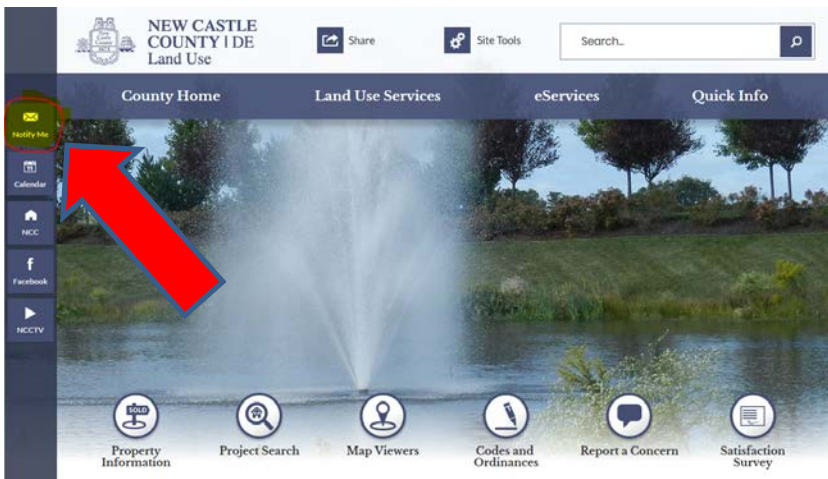

New Castle County

Department of Land Use

HOW TO SIGN UP FOR “NOTIFY ME”

Go to the New Castle County website at www.nccdelu.org and select the envelope icon on the left side of the screen labeled “Notify Me”

Enter your e-mail address and click on “Sign In.” Next, select the topics and boards of interest to you. Clicking on the envelope icon means you wish to receive notifications by e-mail. The cell phone icons mean you wish to receive notifications by text message (you will be prompted to provide a cell phone number).