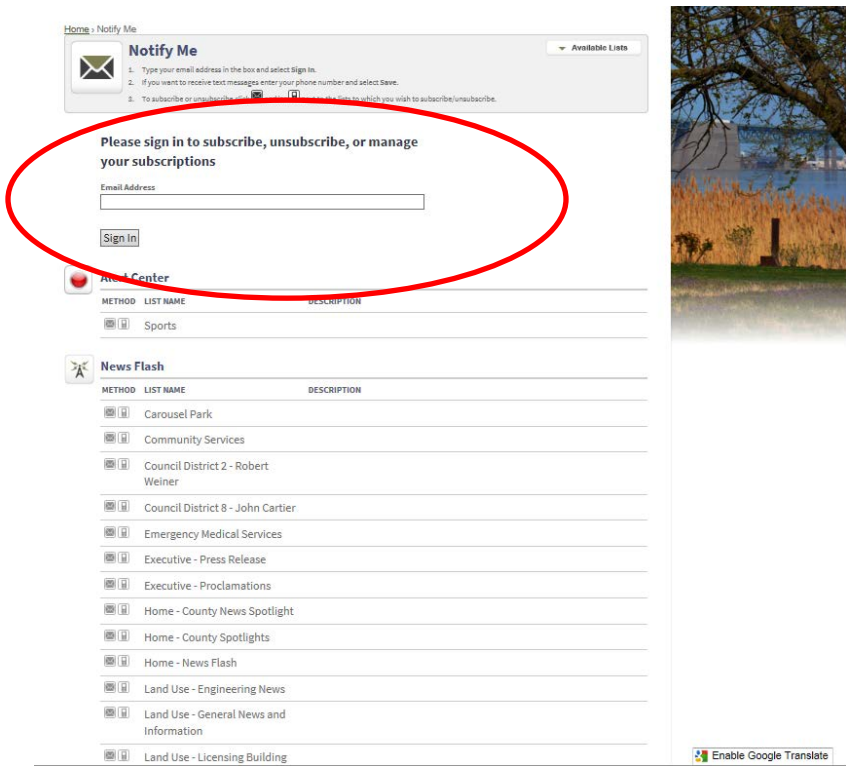

New Castle County

Department of Land Use

HOW TO SIGN UP FOR “NOTIFY ME”

Go to the New Castle County website at www.nccdelu.org and select the envelope icon on the left side of the screen labeled “Notify Me”

Enter your e-mail address and click on “Sign In.” Next, select the topics and boards of interest to you. Clicking on the envelope icon means you wish to receive notifications by e-mail. The cell phone icons mean you wish to receive notifications by text message (you will be prompted to provide a cell phone number).