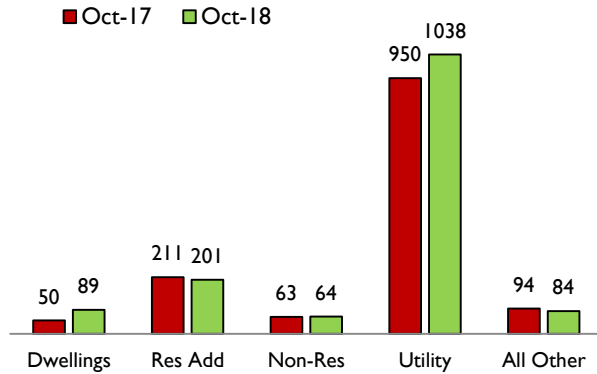

NCC – Permits Section

Comparisons and Economic Indicators

Permits Issued this Month – Year-Over-Year

Permits issued by year (excludes utility permits)

For more information on growth trends for SFD's, please visit this [heatmap](#).

Total Permit Fees

Non-Residential Permitted Square Footage

PROJECT OF THE MONTH – Siemens - 7,567 sq. ft. Building Addition