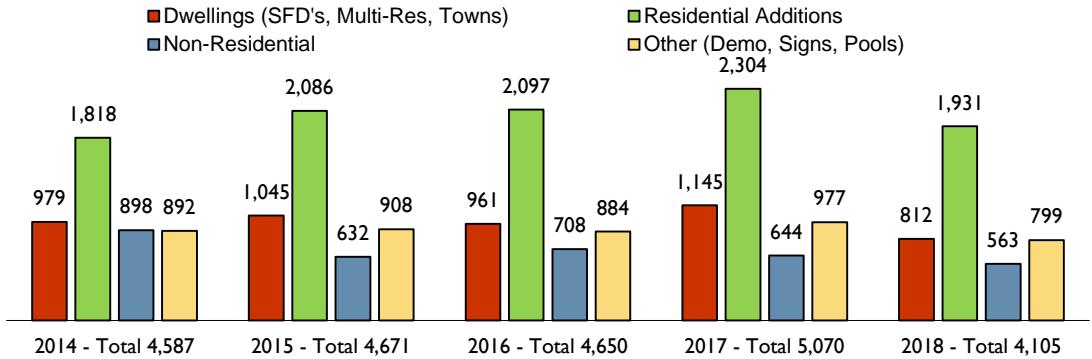

NCC – Permits Section

Comparisons and Economic Indicators

Permits Issued this Month – Year-Over-Year

Permits issued by year (excludes utility permits)

For more information on growth trends for SFD's, please visit this [heatmap](#).

Total Permit Fees

Non-Residential Permitted Square Footage

PROJECT OF THE MONTH – Siemens - 7,567 sq. ft. Building Addition