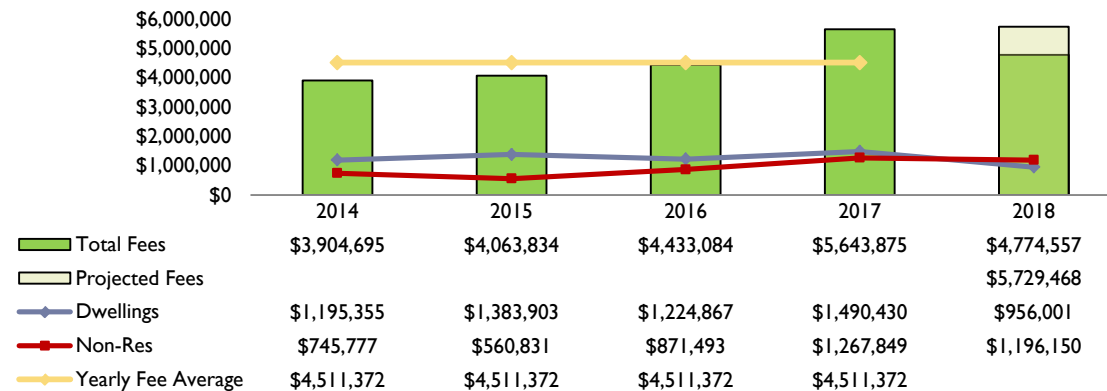

NCC – Permits Section

Comparisons and Economic Indicators

Permits Issued this Month – Year-Over-Year

Permits issued by year (excludes utility permits)

For more information on growth trends for SFD's, please visit this [heatmap](#).

Total Permit Fees

Non-Residential Permitted Square Footage

PROJECT OF THE MONTH – Siemens - 7,567 sq. ft. Building Addition