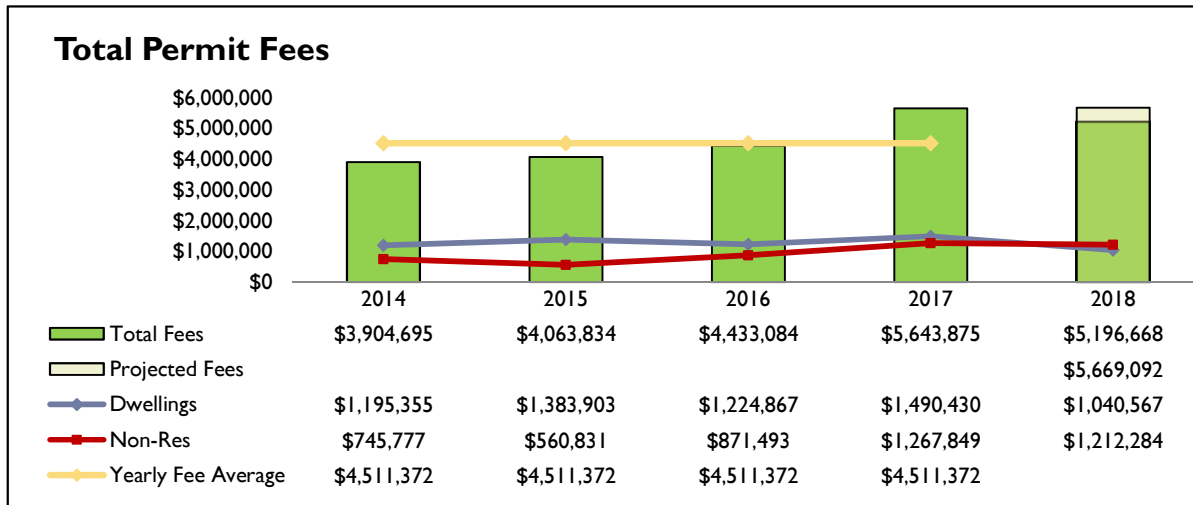

NCC – Permits Section Comparisons and Economic Indicators

PROJECT OF THE MONTH – Royal Farms Store and Gas Canopy – New Castle Avenue