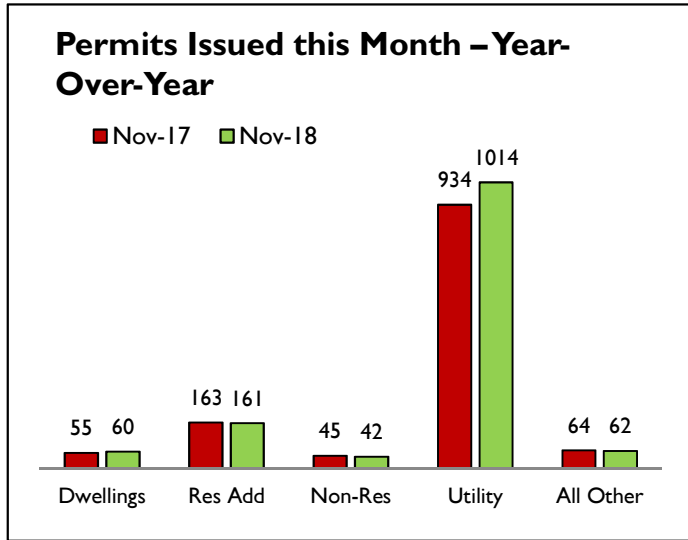

NCC – Permits Section Comparisons and Economic Indicators

PROJECT OF THE MONTH – Royal Farms Store and Gas Canopy – New Castle Avenue