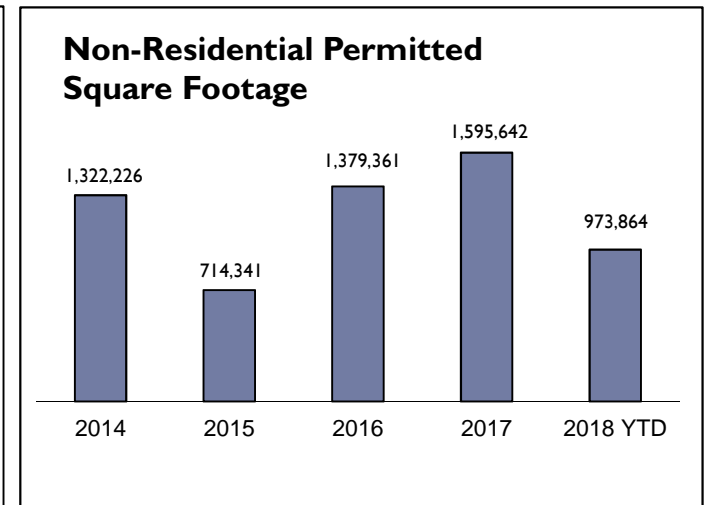

NCC – Permits Section Comparisons and Economic Indicators

PROJECT OF THE MONTH – Royal Farms Store and Gas Canopy – New Castle Avenue