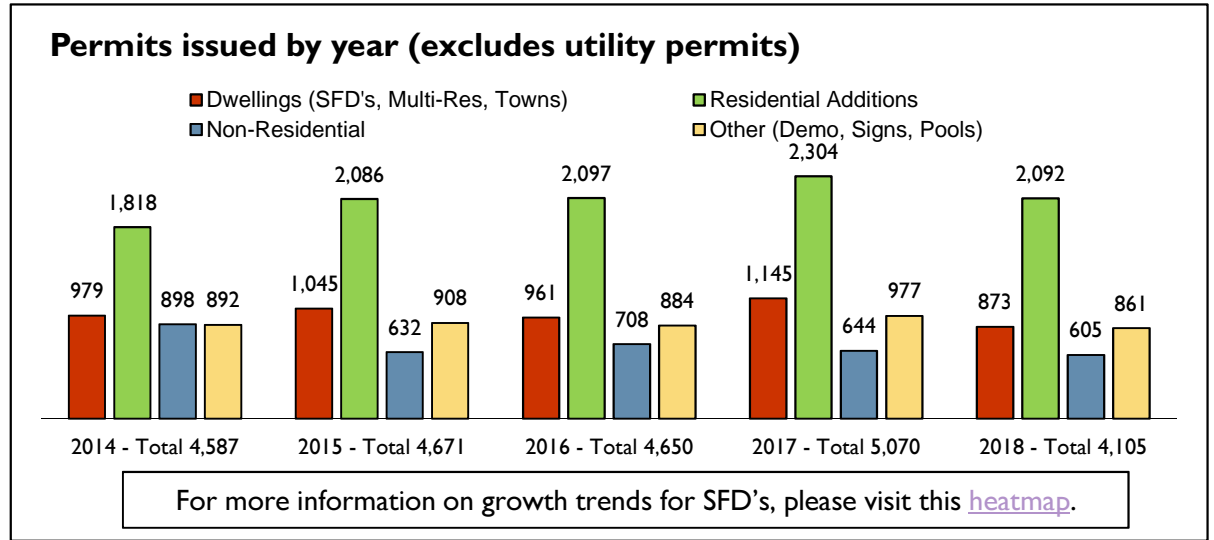

NCC – Permits Section Comparisons and Economic Indicators

PROJECT OF THE MONTH – Royal Farms Store and Gas Canopy – New Castle Avenue