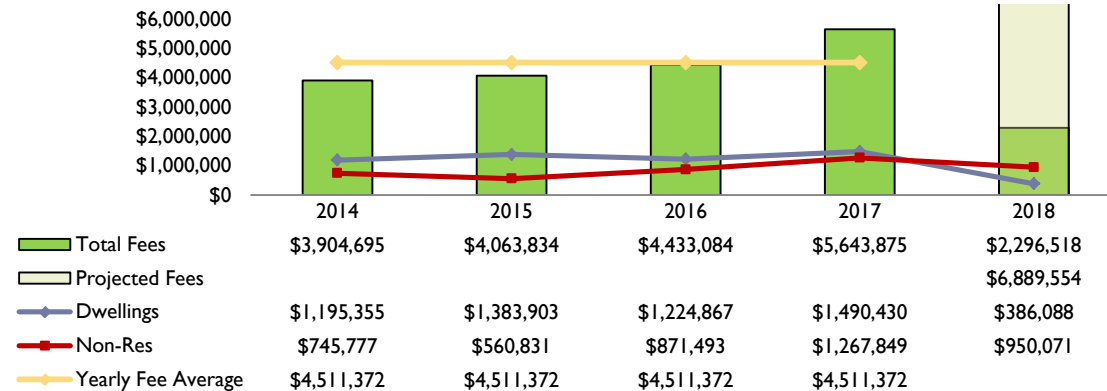

NCC – Permits Section

Comparisons and Economic Indicators

Permits Issued this Month – Year-Over-Year

Permits issued by year (excludes utility permits)

For more information on growth trends for SFD's, please visit this [heatmap](#).

Total Permit Fees

Non-Residential Permitted Square Footage

Project of the Month – Trinity Community Church – A 15,782 sq. ft. Church