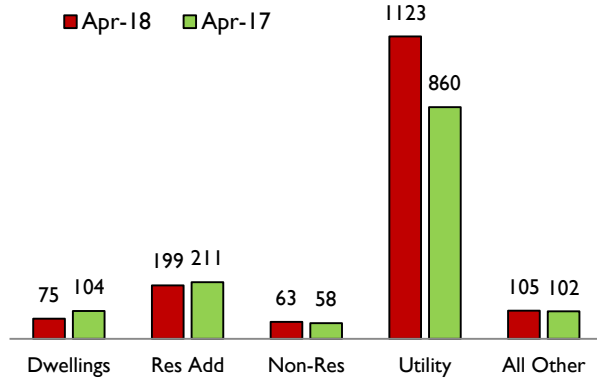

NCC – Permits Section

Comparisons and Economic Indicators

Permits Issued this Month – Year-Over-Year

Permits issued by year (excludes utility permits)

For more information on growth trends for SFD's, please visit this [heatmap](#).

Total Permit Fees

Non-Residential Permitted Square Footage

Project of the Month – Trinity Community Church – A 15,782 sq. ft. Church