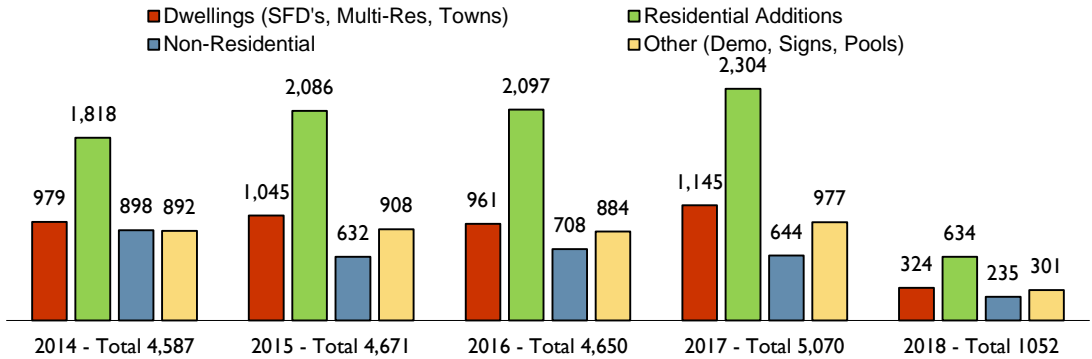

NCC – Permits Section

Comparisons and Economic Indicators

Permits Issued this Month – Year-Over-Year

Permits issued by year (excludes utility permits)

For more information on growth trends for SFD's, please visit this [heatmap](#).

Total Permit Fees

Non-Residential Permitted Square Footage

Project of the Month – Trinity Community Church – A 15,782 sq. ft. Church