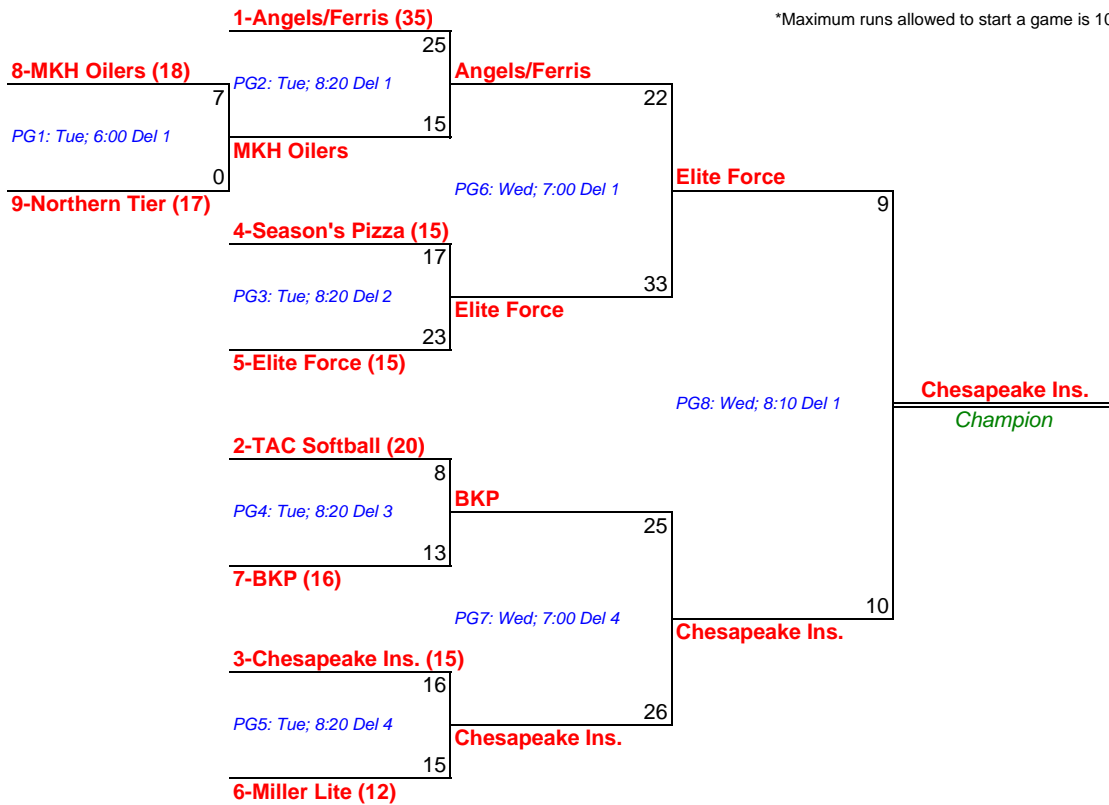

2011 Pre-Season Softball Tournament

Playoff Brackets - Handicaps listed next to team name

Gold Championship

*Maximum runs allowed to start a game is 10

Blue Championship