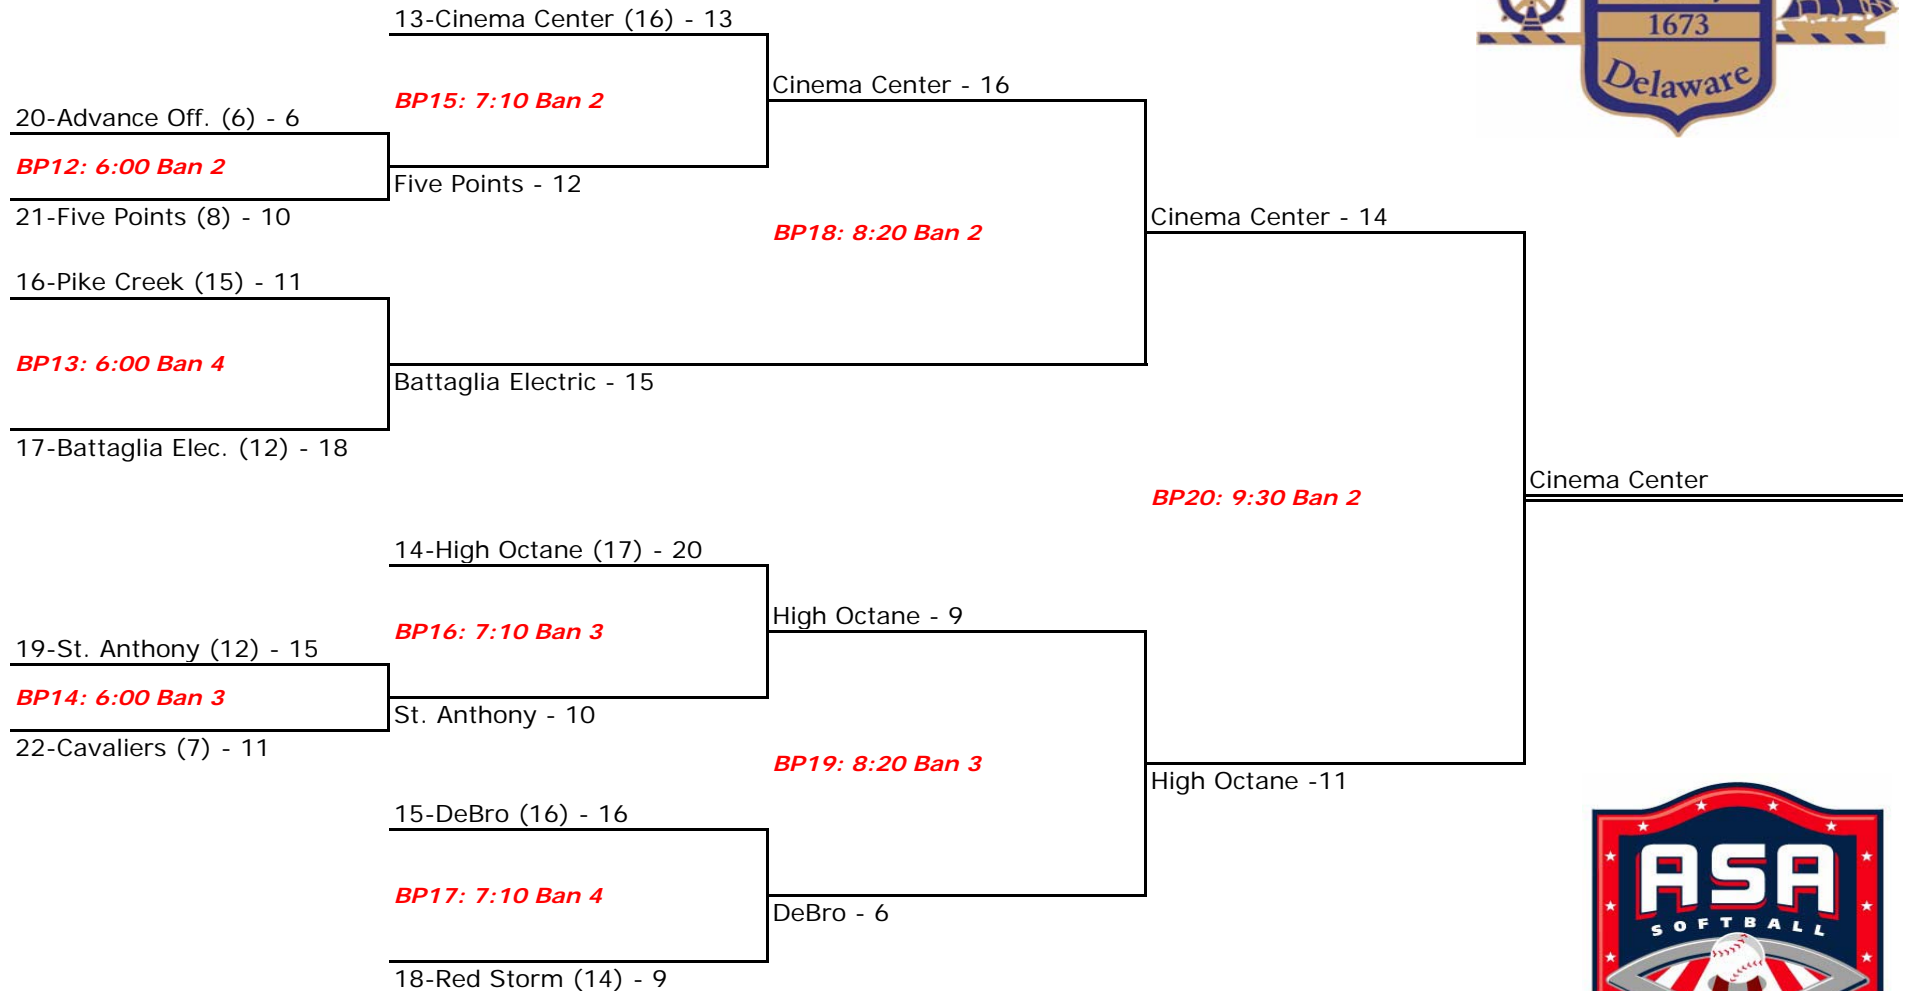

Pre-Season Softball Tournament

(handicap listed beside team name)

Blue Playoffs

TM