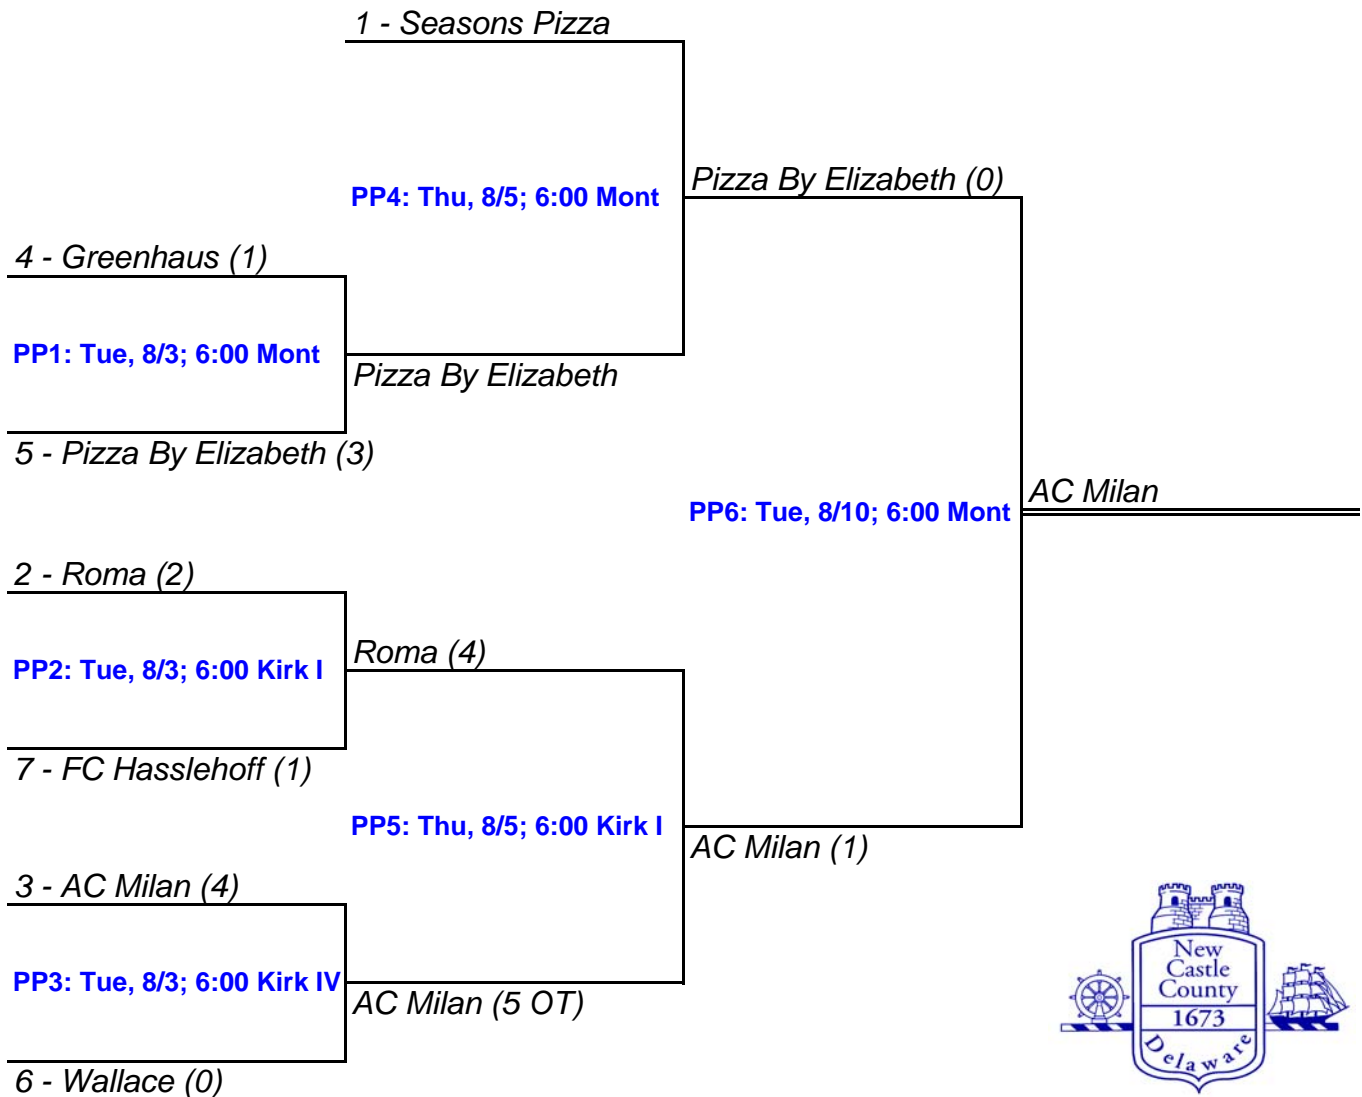

NCC SUMMER SOCCER LEAGUES

2010 Men's Gold Playoffs

NOTES:

All matches are 90 min. Referee fees are \$60 per team.

NCC SUMMER SOCCER LEAGUES

2010 Men's Silver Playoffs

NOTES:

Jul 27 games are 60 min. Referee fees are \$47 per team.
 All other games are 90 min. Referee fees are \$60 per team.