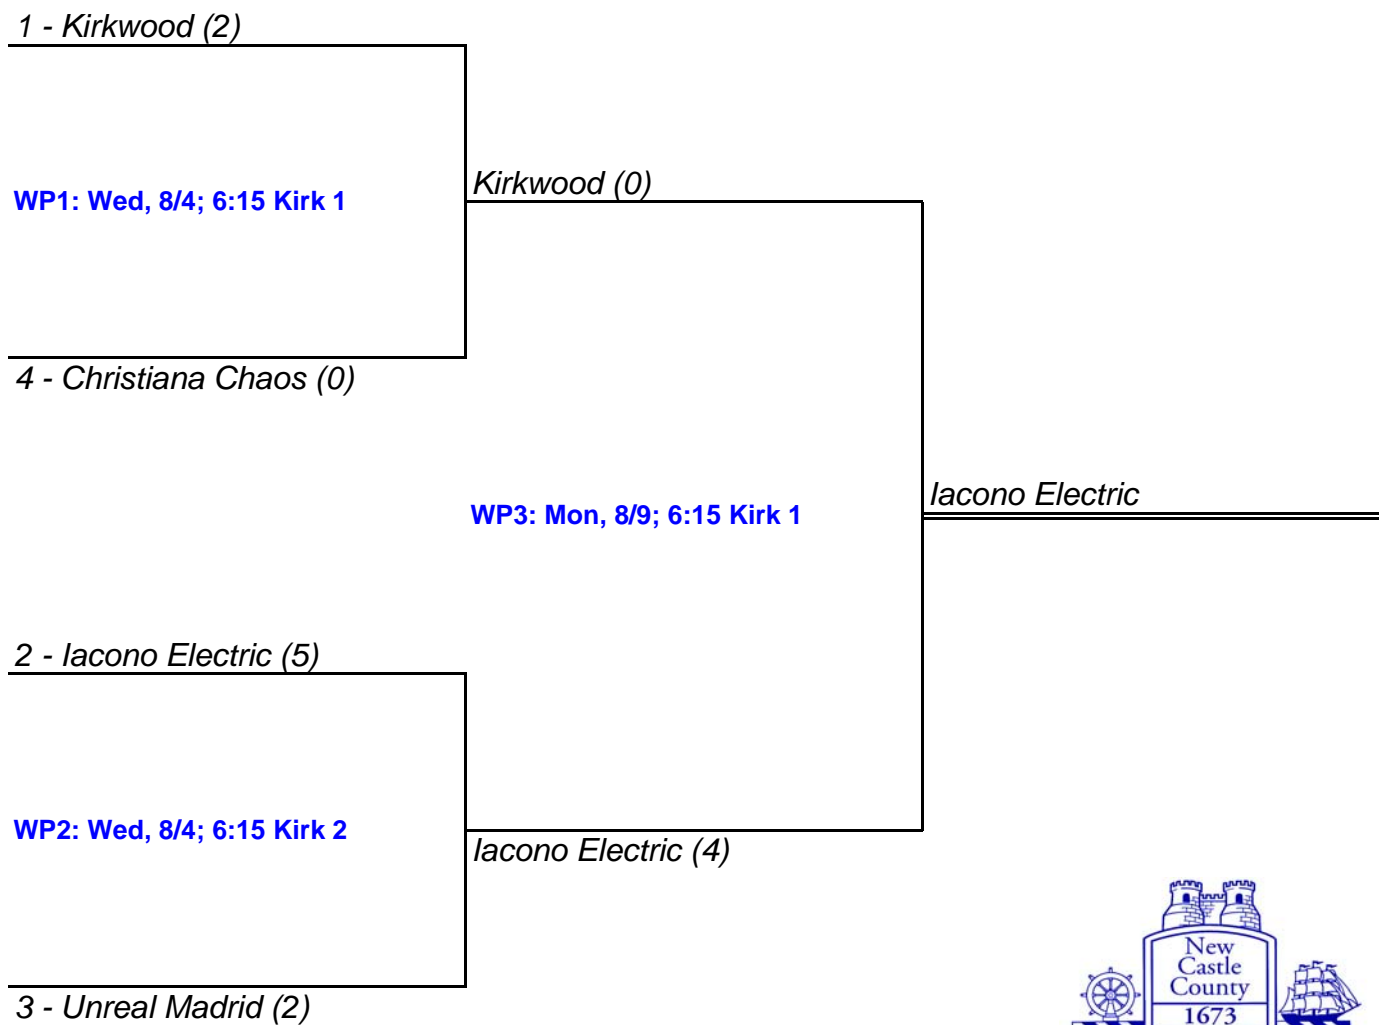

NCC SUMMER SOCCER LEAGUES

2010 Women's Playoffs

NOTE:
All matches are 80 min. Referee fees are $45 per team.