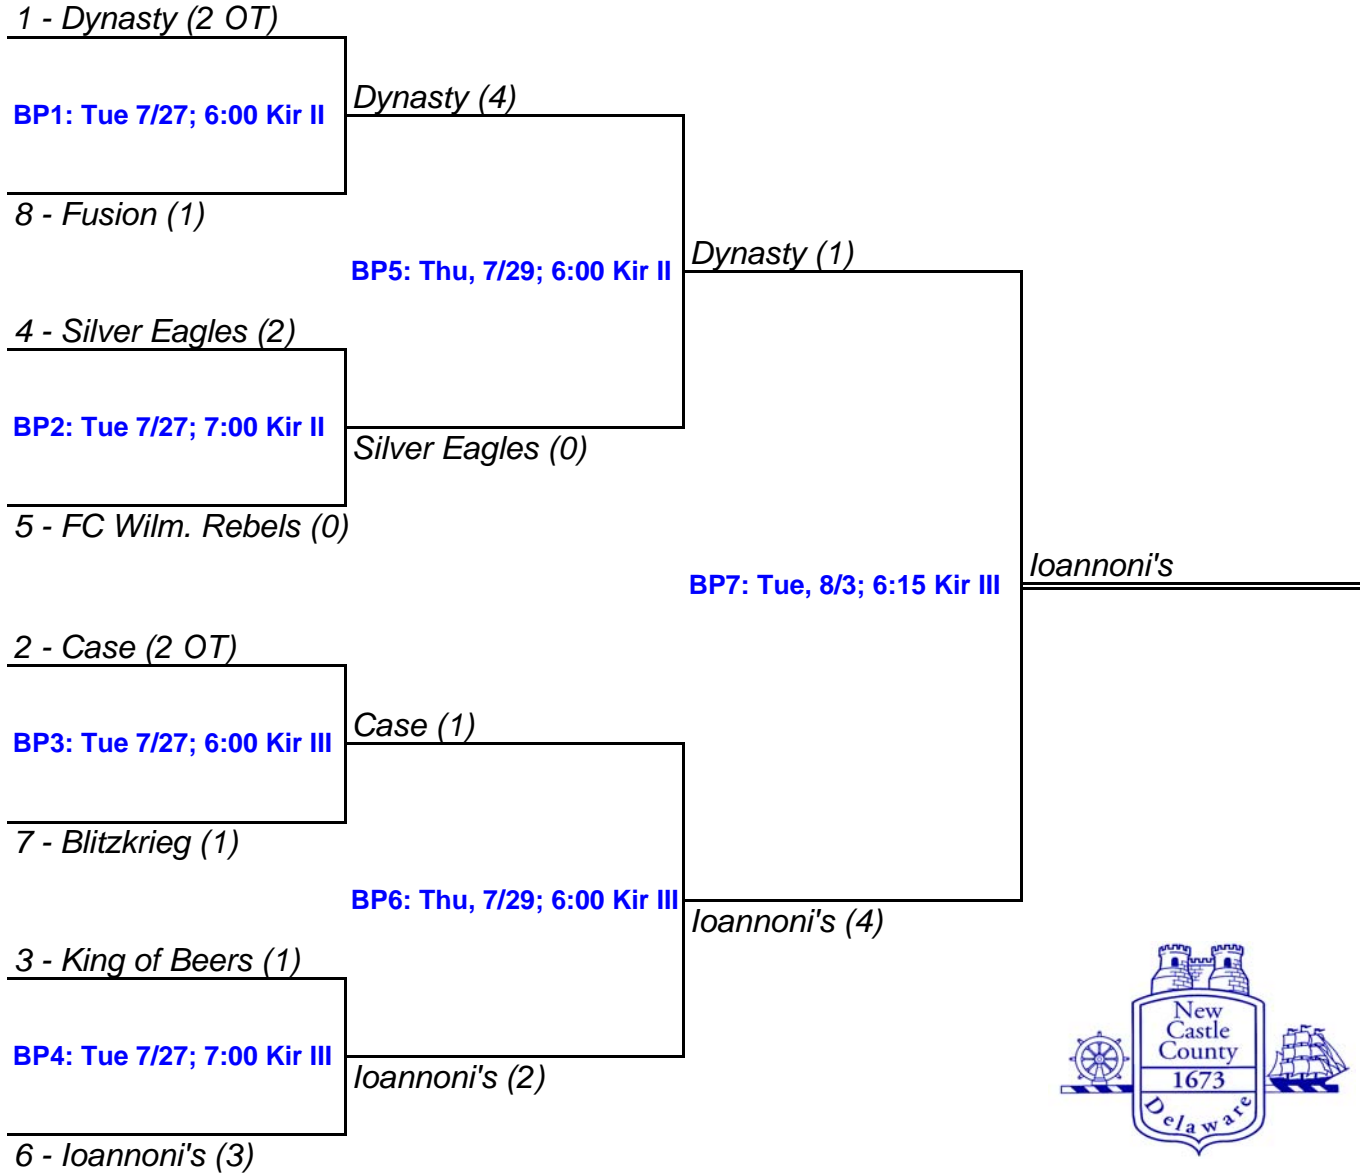

NCC SUMMER SOCCER LEAGUES

2010 Men's Bronze Playoffs

NOTES:

Jul 27 games are 60 min. Referee fees are $47 per team.
All other games are 90 min. Referee fees are $60 per team.