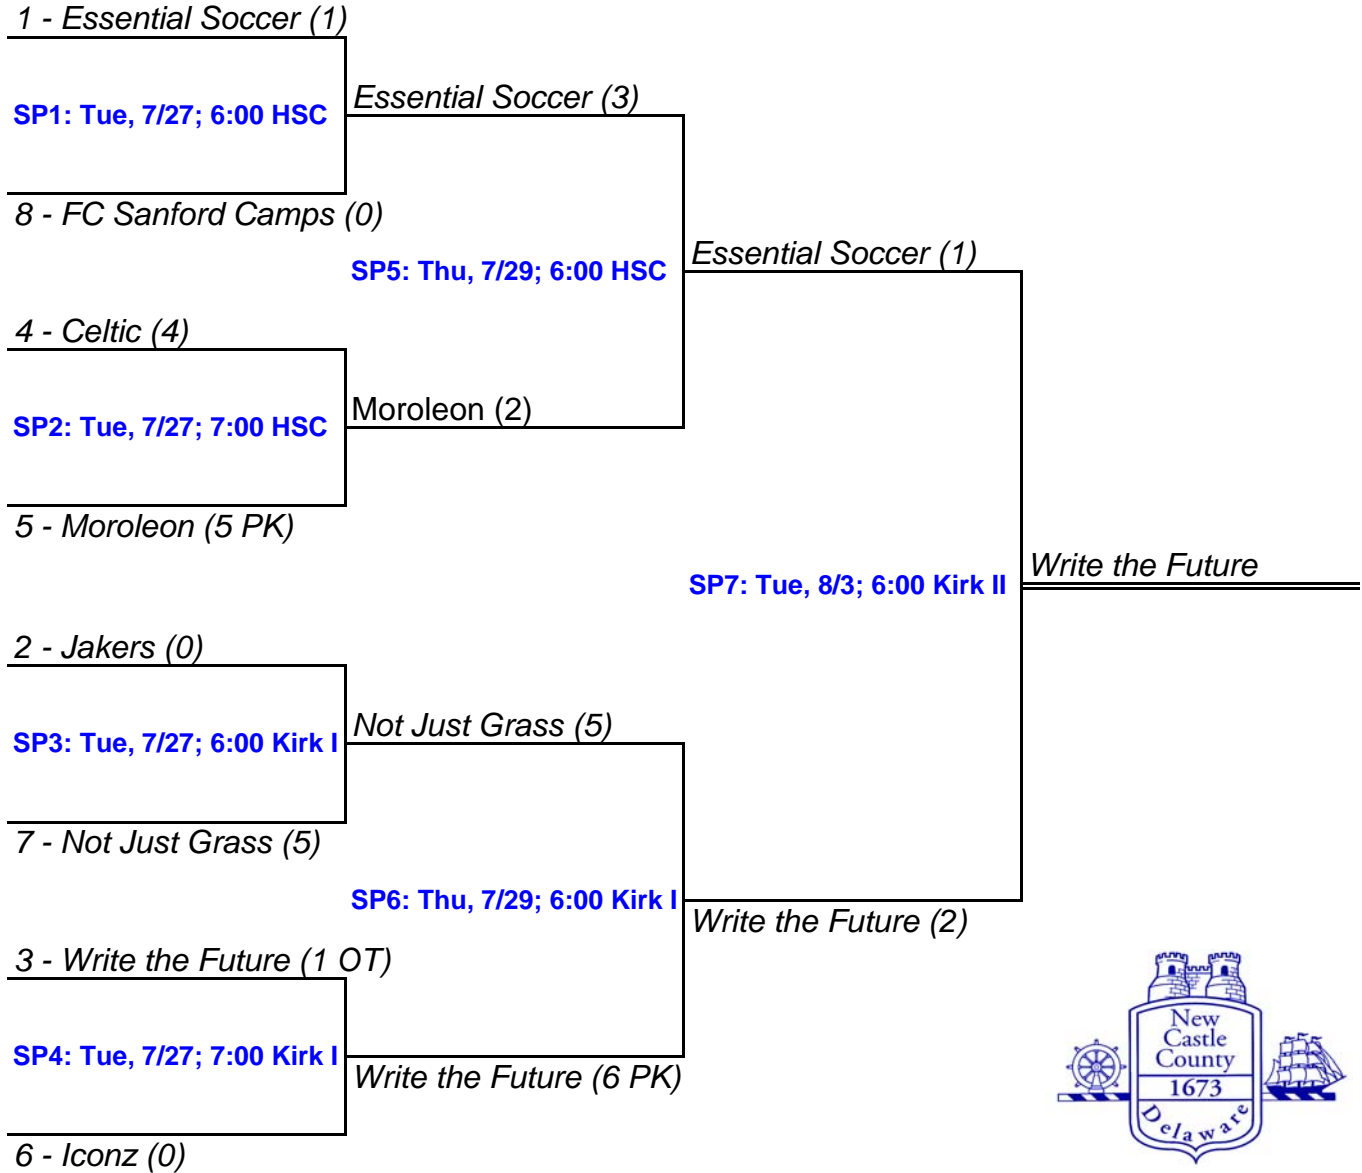

NCC SUMMER SOCCER LEAGUES

2010 Men's Gold Playoffs

NOTES:

All matches are 90 min. Referee fees are \$60 per team.

NCC SUMMER SOCCER LEAGUES

2010 Men's Silver Playoffs

NOTES:

Jul 27 games are 60 min. Referee fees are \$47 per team.
 All other games are 90 min. Referee fees are \$60 per team.