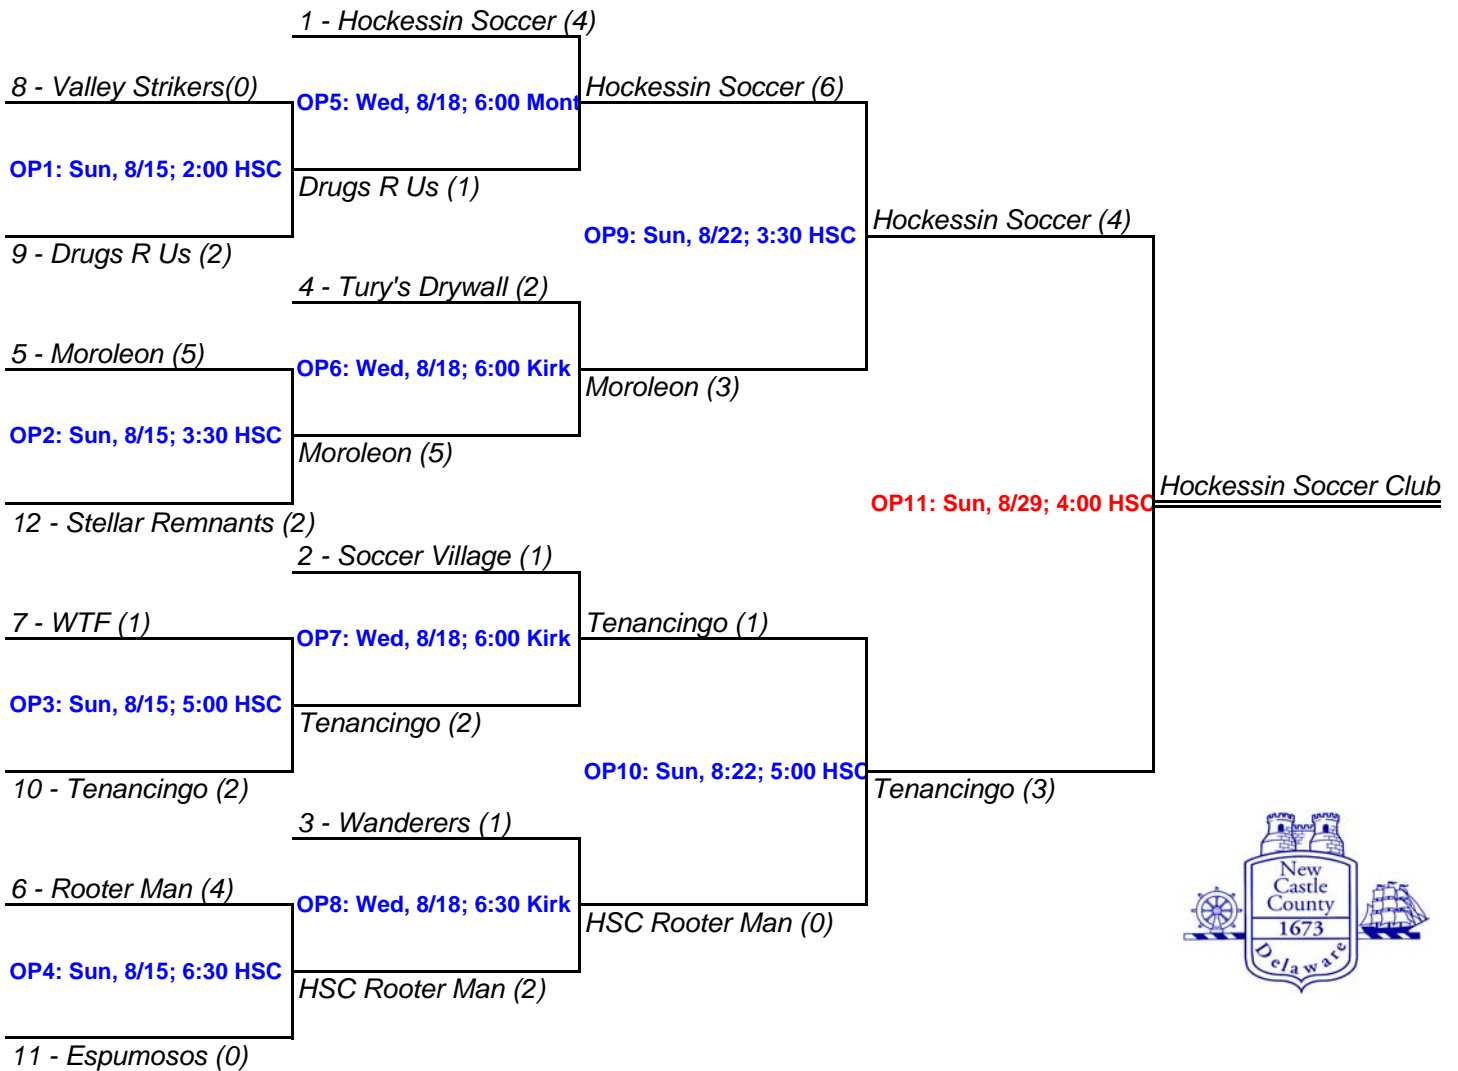

NCC SUMMER SOCCER LEAGUES

2010 Over-35 Playoffs

NOTES: